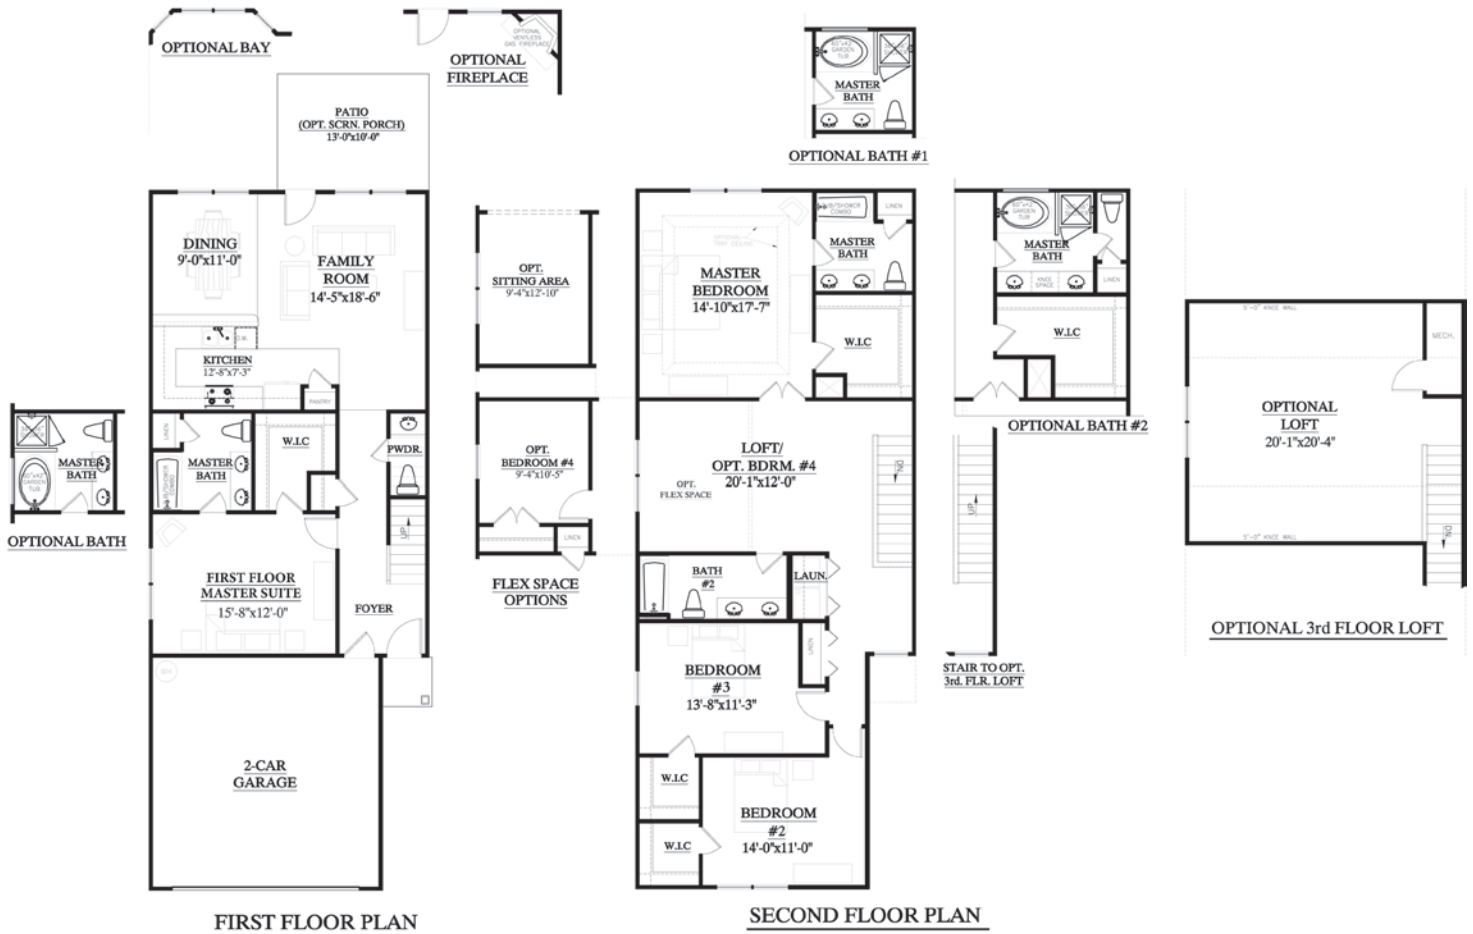

The Enfield

2279 sq ft

Two Story
Three Bedrooms and Loft
Three and a Half Baths
First Floor Master Suite
Optional Third Floor Loft

The Enfield

2279 sq ft

Prices, terms, availability, specifications, plans, dimensions and designs vary per plan and are subject to change or substitution without prior notice by seller. Renderings are artist's concept and do not represent actual landscaping. These floor plans may not be to scale and may be the reverse of shown in actual production home.