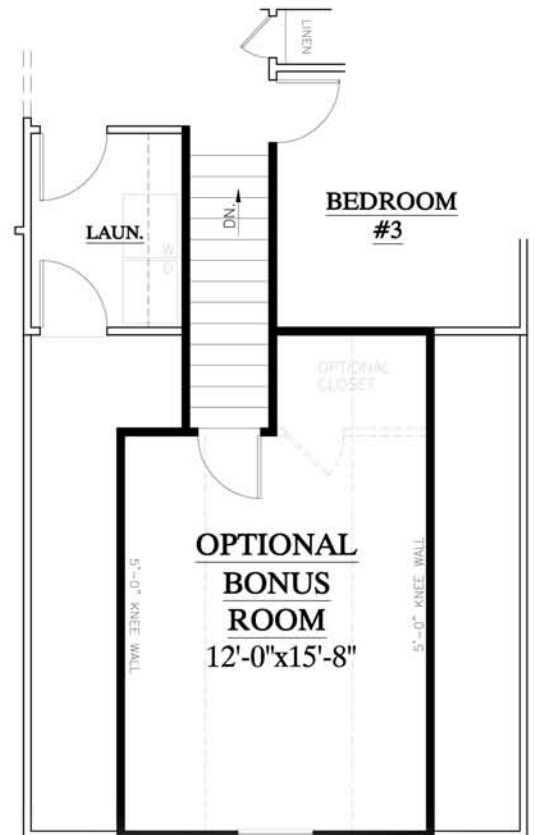

The Ashley

1248 sq ft

Provincial B Stone

Provincial B

Single Story
Three Bedrooms
Two Baths
Opt. Bonus Room Over Garage

Colonial A

Colonial A Stone

The Ashley

1248 sq ft

PATIO
(OPTIONAL
SCREENED PORCH)
10'-0"x10'-0"

**OPTIONAL
MASTER
BATH**

OPTIONAL BONUS ROOM
AVAILABLE w/ELEV. "B"

Prices, terms, availability, specifications, plans, dimensions and designs vary per plan and are subject to change or substitution without prior notice by seller. Renderings are artist's concept and do not represent actual landscaping. These floor plans may not be to scale and may be the reverse of shown in actual production home.