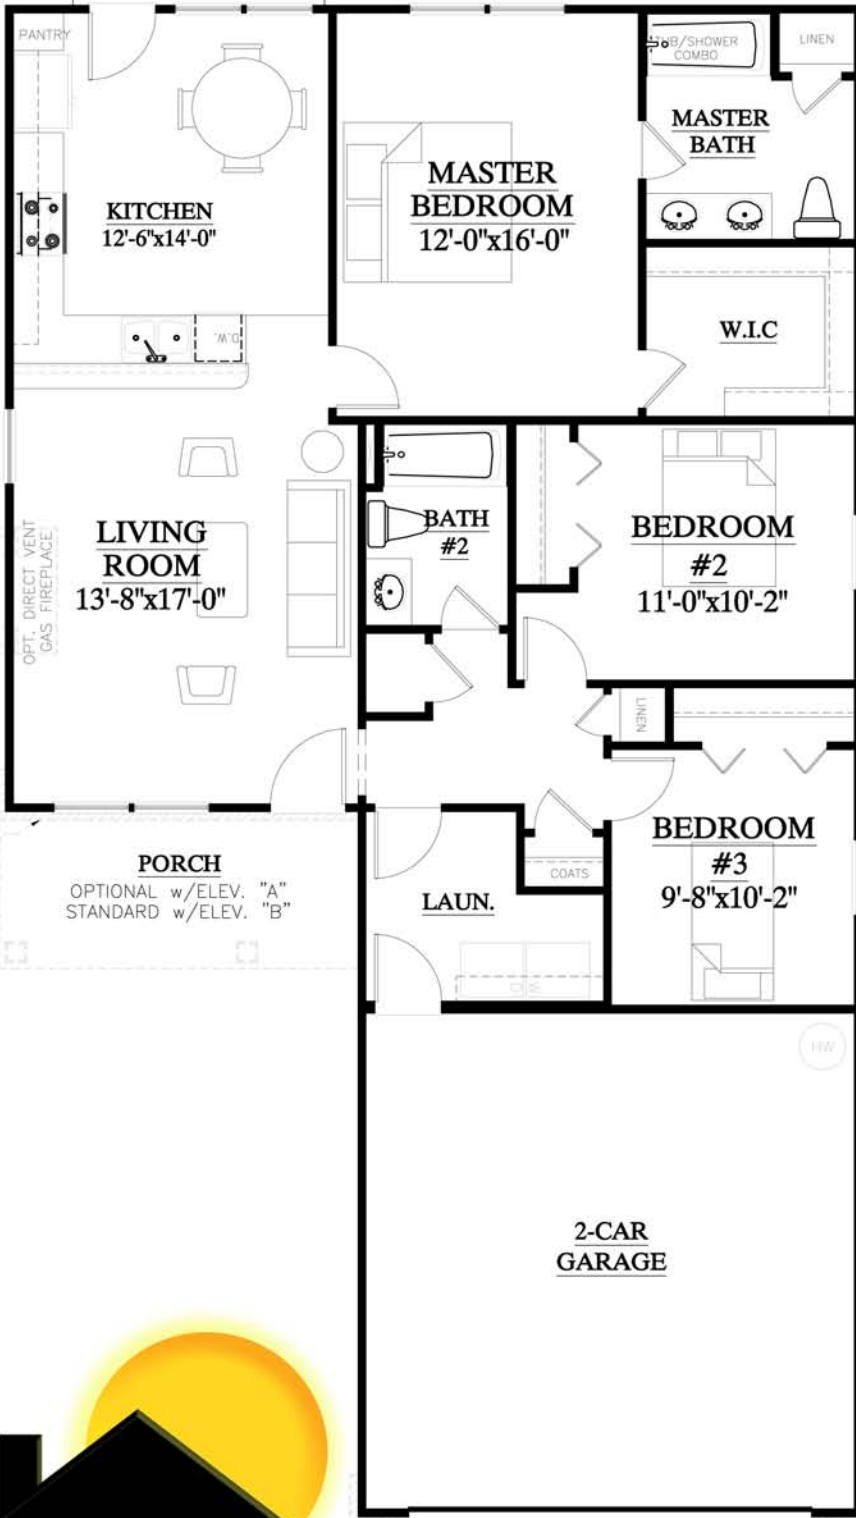

The Ashley

1248 sq ft

Provincial B Stone

Provincial B

Single Story
Three Bedrooms
Two Baths
Opt. Bonus Room Over Garage

Colonial A

Colonial A Stone

The Ashley

1248 sq ft

PATIO
(OPTIONAL
SCREENED PORCH)
10'-0"x10'-0"

**OPTIONAL
MASTER
BATH**

OPTIONAL BONUS ROOM
AVAILABLE w/ELEV. "B"

Prices, terms, availability, specifications, plans, dimensions and designs vary per plan and are subject to change or substitution without prior notice by seller. Renderings are artist's concept and do not represent actual landscaping. These floor plans may not be to scale and may be the reverse of shown in actual production home.