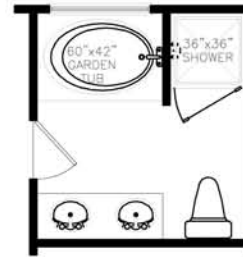

The Ashley

1248 sq ft

Provincial B Stone

Provincial B

Single Story
Three Bedrooms
Two Baths
Opt. Bonus Room Over Garage

Colonial A

Colonial A Stone

The Ashley

1248 sq ft

PATIO
(OPTIONAL
SCREENED PORCH)
10'-0"x10'-0"

**OPTIONAL
MASTER
BATH**

OPTIONAL BONUS ROOM
AVAILABLE w/ELEV. "B"

Prices, terms, availability, specifications, plans, dimensions and designs vary per plan and are subject to change or substitution without prior notice by seller. Renderings are artist's concept and do not represent actual landscaping. These floor plans may not be to scale and may be the reverse of shown in actual production home.