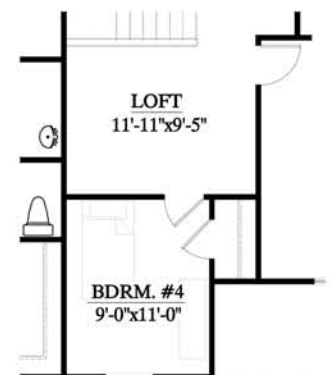

The Devonshire

2498 sq ft

Provincial B Stone

Provincial B

Two Story
Three Bedrooms with Loft
Two and a Half Baths
Opt. Fourth Bedroom

Colonial A

Colonial A Stone

The Devonshire

2498 sq ft

SECOND FLOOR PLAN

OPTIONAL BEDROOM #4

Prices, terms, availability, specifications, plans, dimensions and designs vary per plan and are subject to change or substitution without prior notice by seller. Renderings are artist's concept and do not represent actual landscaping. These floor plans may not be to scale and may be the reverse of shown in actual production home.