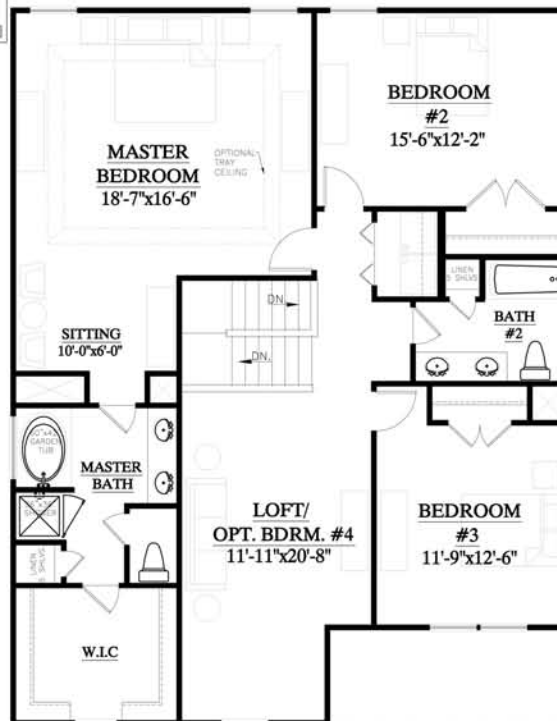

The Devonshire

2498 sq ft

Provincial B Stone

Provincial B

Two Story
Three Bedrooms with Loft
Two and a Half Baths
Opt. Fourth Bedroom

Colonial A

Colonial A Stone

The Devonshire

2498 sq ft

SECOND FLOOR PLAN

OPTIONAL BEDROOM #4

Prices, terms, availability, specifications, plans, dimensions and designs vary per plan and are subject to change or substitution without prior notice by seller. Renderings are artist's concept and do not represent actual landscaping. These floor plans may not be to scale and may be the reverse of shown in actual production home.